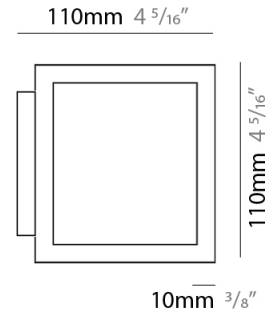

GENERAL

Series: Cubo
 Brand: Icone
 Division: Design
 Mounting Type: Surface
 Mounting Location: Wall
 Subcategory: Ambient

PHYSICAL

Shape: Square
 Length (mm): 110
 Length (in): 4 ⁵/₁₆
 Width (mm): 100
 Width (in): 3 ¹⁵/₁₆
 Height (mm): 110
 Height (in): 4 ⁵/₁₆
 Light Distribution: Direct / Indirect
 Fixture Finish: WHI / TWH / TSL / CGL / BGL
 Fixture Material: Extruded Aluminum

OPTICAL

RATINGS AND CERTIFICATIONS

Certified By: Certified for North American Standards
 IP rating: IP20

PROJECT
TYPE
SPECIFIER
QUANTITY
DATE

J-Box Cover Plate included

CUBO SURFACE

D43006-

PROJECT	_____
TYPE	_____
SPECIFIER	_____
QUANTITY	_____
DATE	_____