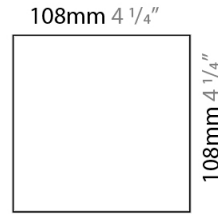

GENERAL

Series: Cubo
 Brand: Icone
 Division: Design
 Mounting Type: Surface
 Mounting Location: Wall
 Subcategory: Ambient

PHYSICAL

Shape: Square
 Length (mm): 110
 Length (in): 4 ⁵/₁₆
 Width (mm): 100
 Width (in): 3 ¹⁵/₁₆
 Height (mm): 110
 Height (in): 4 ⁵/₁₆
 Light Distribution: Direct / Indirect
 Fixture Finish: WHI / TWH / TSL / CGL / BGL
 Fixture Material: Extruded Aluminum

OPTICAL

RATINGS AND CERTIFICATIONS

Certified By: Certified for North American Standards
 IP rating: IP20

J-Box Cover Plate included

110mm 4 ⁵/₁₆"

10mm ³/₈"

CUBO SURFACE

D43007-