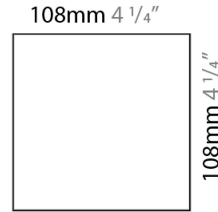

CUBO SURFACE

D43006- -

base number
Color   Finish
Temperature   Options

1. To build a product code in our configurator select the specify button on the base model # product page
2. To build a manual product code on this datasheet choose from the options listed below in blue font and add the suffix to the base model #

GENERAL

Series: Cubo
Brand: Icone
Division: Design
Mounting Type: Surface
Mounting Location: Wall
Subcategory: Ambient

PHYSICAL

Shape: Square
Length (mm): 110
Length (in): 4 ⁵/₁₆
Width (mm): 100
Width (in): 3 ¹⁵/₁₆
Height (mm): 110
Height (in): 4 ⁵/₁₆
Light Distribution: Direct / Indirect
Fixture Finish: WHI / TWH / TSL / CGL / BGL
Fixture Material: Extruded Aluminum

ELECTRICAL

Lamp Type: LED
Total Output Wattage (W): 20
Dimming: Electronic Low Voltage Dimming
Input Voltage (V): 120Vac Direct Line

LED

Color Temperature (°K): 3000
Nominal Lumen (lm): 1400
CRI: >90 CRI
Lamp Life (hrs): 50000

OPTICAL

RATINGS AND CERTIFICATIONS

Certified By: Certified for North American Standards
IP rating: IP20

PROJECT
TYPE
SPECIFIER
QUANTITY
DATE

J-Box Cover Plate included