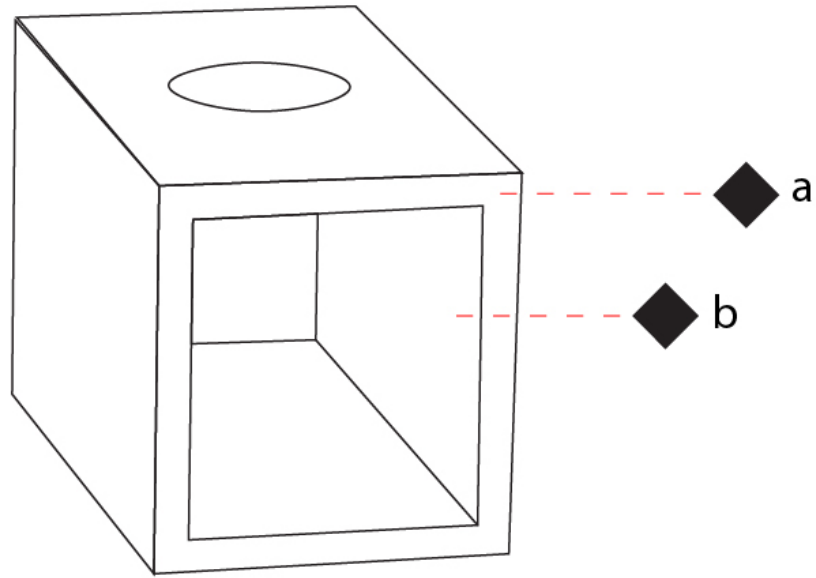

CUBO SURFACE

D43007-

PROJECT _____

TYPE _____

SPECIFIER _____

QUANTITY _____

DATE _____

D