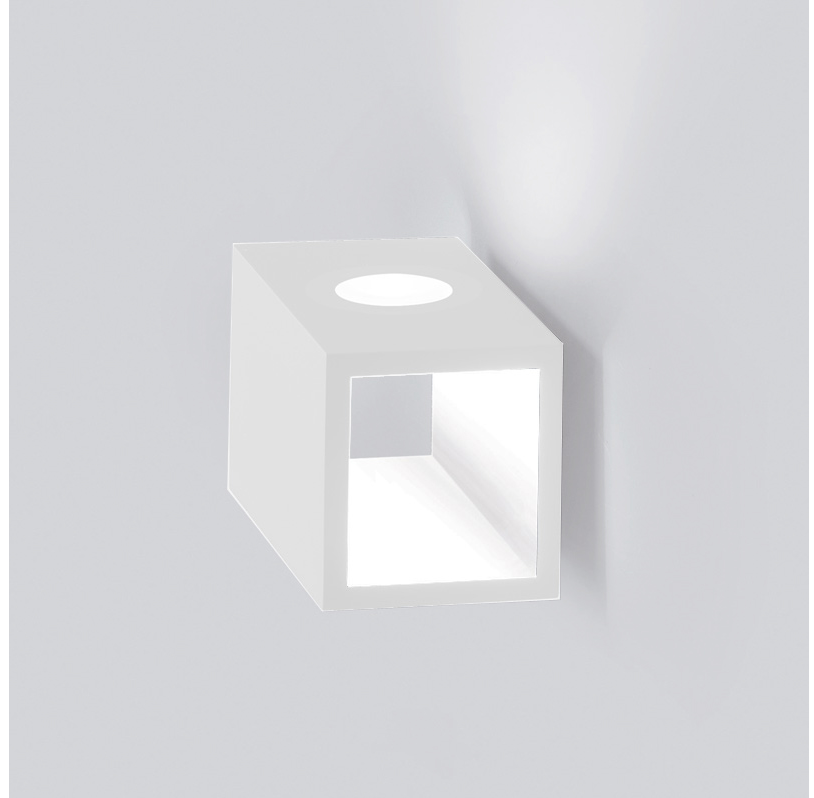

CUBO SURFACE

D43006- -

base number
 Color Finish
 Temperature Options

- To build a product code in our configurator select the specify button on the base model # product page
- To build a manual product code on this datasheet choose from the options listed below in blue font and add the suffix to the base model #

GENERAL

Series: Cubo
 Brand: Icone
 Division: Design
 Mounting Type: Surface
 Mounting Location: Wall
 Subcategory: Ambient

PHYSICAL

Shape: Square
 Length (mm): 110
 Length (in): 4 ⁵/₁₆
 Width (mm): 100
 Width (in): 3 ¹⁵/₁₆
 Height (mm): 110
 Height (in): 4 ⁵/₁₆
 Light Distribution: Direct / Indirect
 Fixture Finish: WHI / TWH / TSL / CGL / BGL
 Fixture Material: Extruded Aluminum

OPTICAL

RATINGS AND CERTIFICATIONS

Certified By: Certified for North American Standards
 IP rating: IP20

PROJECT
TYPE
SPECIFIER
QUANTITY
DATE

J-Box Cover Plate included

CUBO SURFACE

D43006-

PROJECT	_____
TYPE	_____
SPECIFIER	_____
QUANTITY	_____
DATE	_____