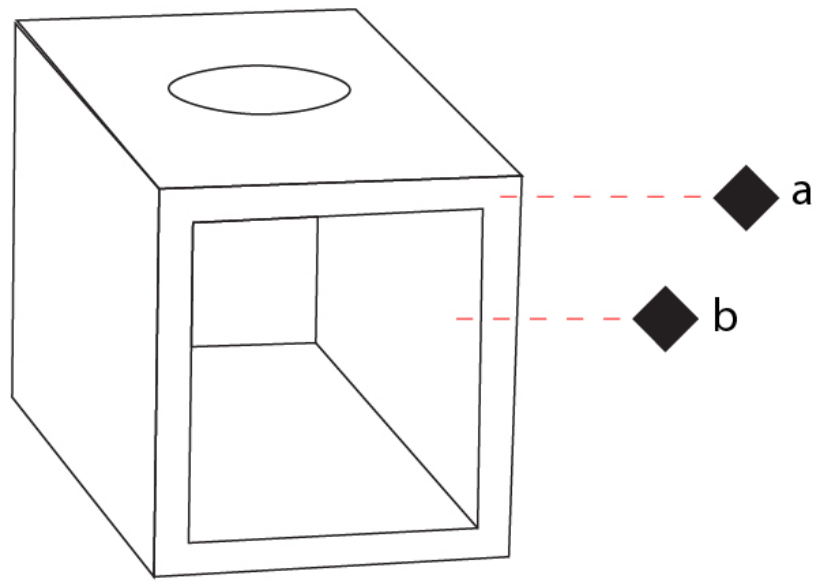

CUBO SURFACE

D43006-

PROJECT	_____
TYPE	_____
SPECIFIER	_____
QUANTITY	_____
DATE	_____

D